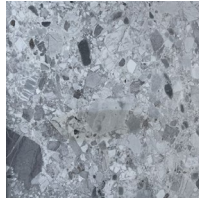

## MARBLE

Carrara Corfu

Galaxy Grey

Nero Marquino

Marmi Grigio

Verde Guatemala

Mist - Terrazzo

## METAL

Black Ferro  
powder coated

Charcoal Ferro  
powder coated

Light Grey Ferro  
powder coated

Blue Matt  
powder coated

Dark Pink gloss  
powder coated

Light Pink satin  
powder coated

Stainless Steel  
natural clear coat