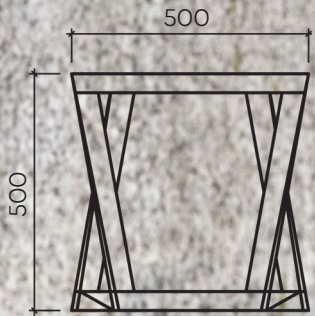

Side table. | Powder coated or natural stainless steel

HOLYROOD

Coffee table | Carbon Ash or Oak | 1200 x 1200 x 350H

HOLYROOD

HOLYROOD

FALLACY

Side table | Kiaat, ebonized Ash or Oak | 350 X 500 x 500H

FALLACY

TOWERS

Side table | Iroko or Oak | 550 x 550 x 500H