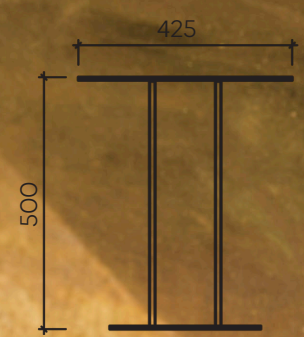

Side table. | Powder coated or natural stainless steel

HOLYROOD

Coffee table | Carbon Ash or Oak | 1200 x 1200 x 350H

HOLYROOD

HOLYROOD

FALLACY

Side table | Kiaat, ebonized Ash or Oak | 350 X 500 x 500H

FALLACY

FALLACY

BEAM

TOWERS

TOWERS

Coffee table | Iroko or Oak + Marble

TOWERS

Dining table | Ebonized Ash or Oak

TOWERS

TOWERS

Side table | Iroko or Oak | 550 x 550 x 500H