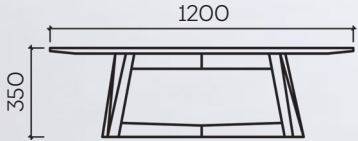

TOWERS

Coffee table | Iroko or Oak + Marble