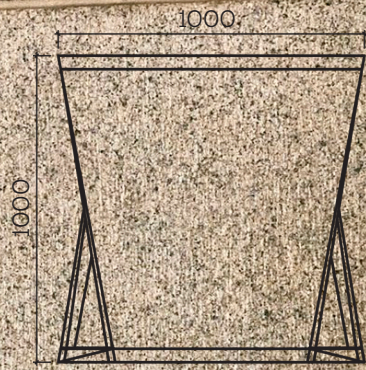

Side table. | Powder coated or natural stainless steel

HOLYROOD

Coffee table | Carbon Ash or Oak | 1200 x 1200 x 350H

HOLYROOD

HOLYROOD

FALLACY

Side table | Kiaat, ebonized Ash or Oak | 350 X 500 x 500H

FALLACY

FALLACY

Plinth | Kiaat ebonized Ash | 400 x 450 x 1000H

FALLACY

Coffee table | Kiaat, ebonized Ash | 1000 x 1000 x 400H

Left | Photo courtesy of The Fourth | Photography by Paris Brummer | Flash table by Tom Dixon - Courtesy of Crema Design  
Slit Table by HAY Design | Acrylic on treated canvas and mixed media on treated canvas by Zipho 'Tony' Gum  
Birdie Floor Lamp by Foscarini - Courtesy of Crema Design | Outline 3-Seater by Muuto - Courtesy of Crema Design

TOWERS

Side table | Iroko or Oak | 550 x 550 x 500H