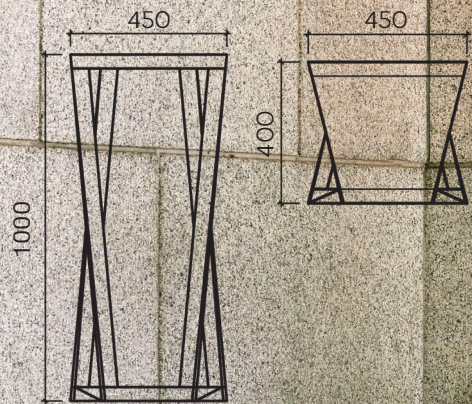

Side table. | Powder coated or natural stainless steel

HOLYROOD

Coffee table | Carbon Ash or Oak | 1200 x 1200 x 350H

HOLYROOD

HOLYROOD

FALLACY

Side table | Kiaat, ebonized Ash or Oak | 350 X 500 x 500H

FALLACY

FALLACY

Plinth | Kiaat ebonized Ash | 400 x 450 x 1000H

FALLACY

Coffee table | Kiaat, ebonized Ash | 1000 x 1000 x 400H

Left | Photo courtesy of The Fourth | Photography by Paris Brummer | Flash table by Tom Dixon - Courtesy of Crema Design  
Slit Table by HAY Design | Acrylic on treated canvas and mixed media on treated canvas by Zipho 'Tony' Gum  
Birdie Floor Lamp by Foscarini - Courtesy of Crema Design | Outline 3-Seater by Muuto - Courtesy of Crema Design

TOWERS

Side table | Iroko or Oak | 550 x 550 x 500H