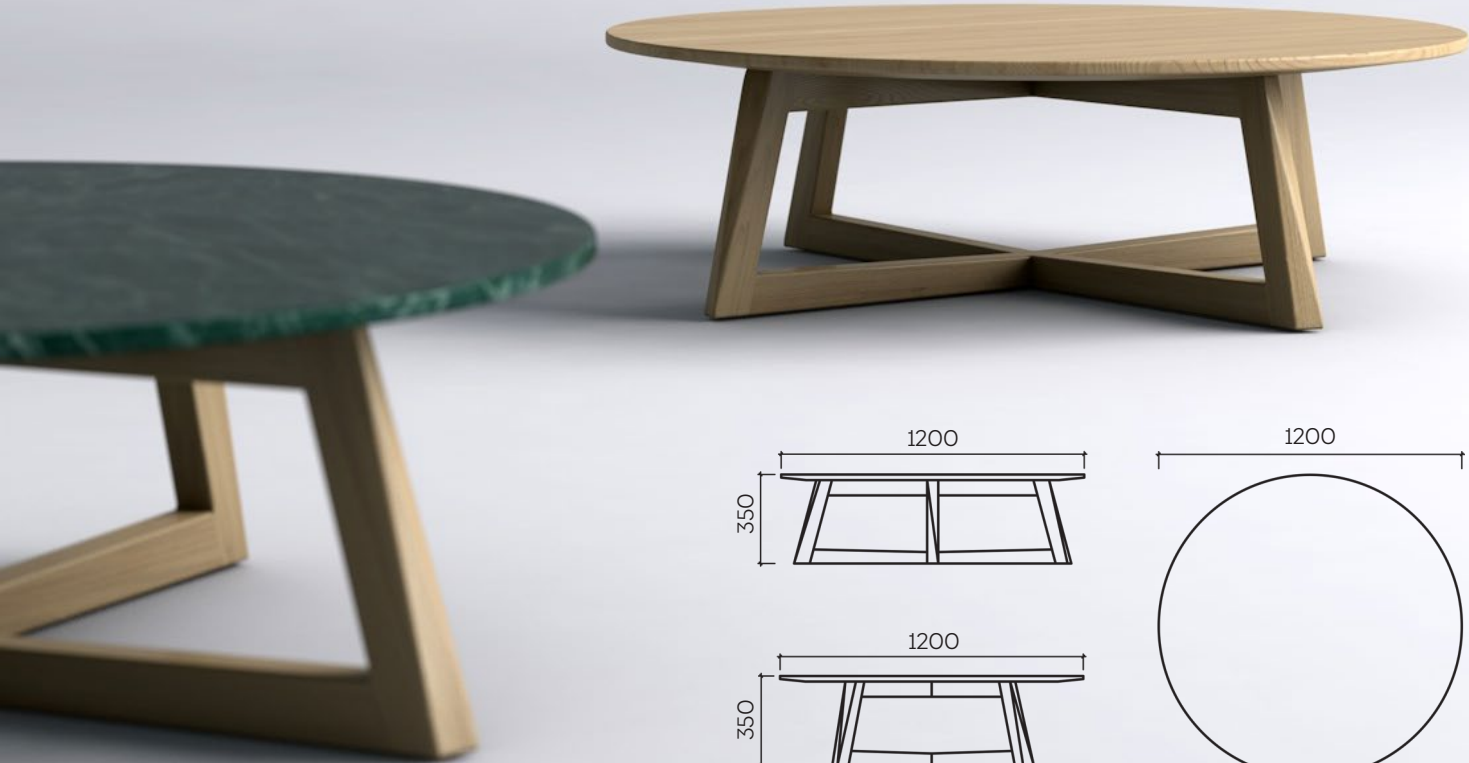

FALLACY

BEAM

TOWERS

TOWERS

Coffee table | Iroko or Oak + Marble

TOWERS

Dining table | Ebonized Ash or Oak

TOWERS

TOWERS

Side table | Iroko or Oak | 550 x 550 x 500H