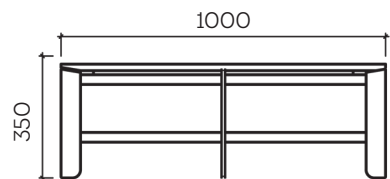

BELLAIR

Coffee table | Terrazzo or marble on powder coated mild steel base