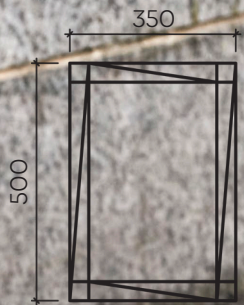

Side table. | Powder coated or natural stainless steel

HOLYROOD

Coffee table | Carbon Ash or Oak | 1200 x 1200 x 350H

HOLYROOD

HOLYROOD

FALLACY

Side table | Kiaat, ebonized Ash or Oak | 350 X 500 x 500H

FALLACY

TOWERS

Side table | Iroko or Oak | 550 x 550 x 500H