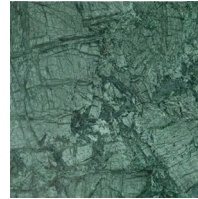

## MARBLE

Carrara Corfu

Galaxy Grey

Nero Marquino

Marmi Grigio

Verde Guatemala

Mist - Terrazzo

## METAL

Black Ferro  
powder coated

Charcoal Ferro  
powder coated

Light Grey Ferro  
powder coated

Blue Matt  
powder coated

Dark Pink gloss  
powder coated

Light Pink satin  
powder coated

Stainless Steel  
natural clear coat