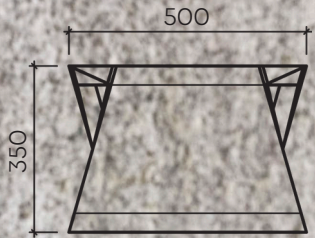

Side table. | Powder coated or natural stainless steel

HOLYROOD

Coffee table | Carbon Ash or Oak | 1200 x 1200 x 350H

HOLYROOD

HOLYROOD

FALLACY

Side table | Kiaat, ebonized Ash or Oak | 350 X 500 x 500H

FALLACY