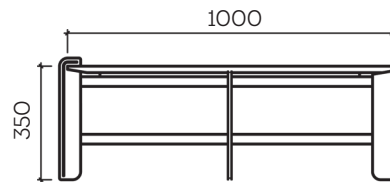

BELLAIR

Coffee table | Terrazzo or marble on powder coated mild steel base