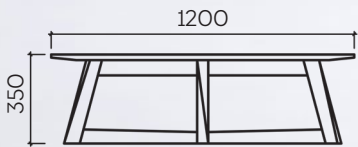

TOWERS

Coffee table | Iroko or Oak + Marble