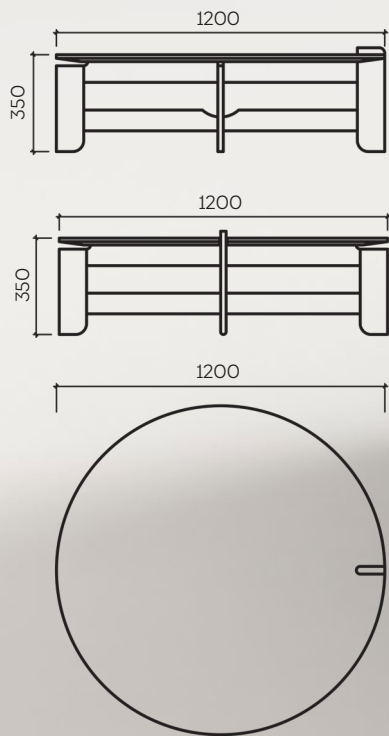

Side table. | Powder coated or natural stainless steel

HOLYROOD

Coffee table | Carbon Ash or Oak | 1200 x 1200 x 350H

HOLYROOD

HOLYROOD

FALLACY

Side table | Kiaat, ebonized Ash or Oak | 350 X 500 x 500H

FALLACY

TOWERS

Side table | Iroko or Oak | 550 x 550 x 500H