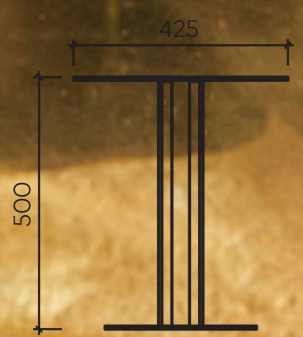

Side table. | Powder coated or natural stainless steel

HOLYROOD

Coffee table | Carbon Ash or Oak | 1200 x 1200 x 350H

HOLYROOD

HOLYROOD

FALLACY

Side table | Kiaat, ebonized Ash or Oak | 350 X 500 x 500H

FALLACY

FALLACY

BEAM

TOWERS

TOWERS

Coffee table | Iroko or Oak + Marble

TOWERS

Dining table | Ebonized Ash or Oak

TOWERS

TOWERS

Side table | Iroko or Oak | 550 x 550 x 500H