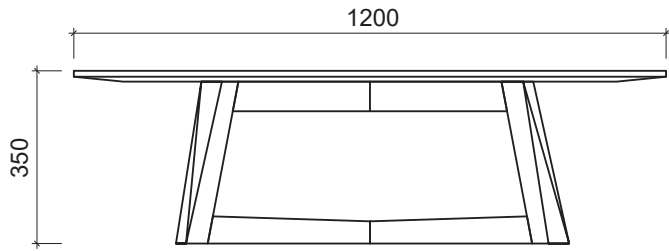

Ben Kennedy design

TOWERS COFFEE TABLE

TIMBER

Ash - Carbon

Oak

Iroko