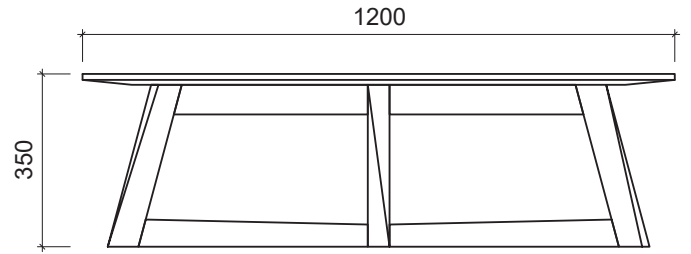

Ben Kennedy design

TOWERS COFFEE TABLE

TIMBER

Ash - Carbon

Oak

Iroko