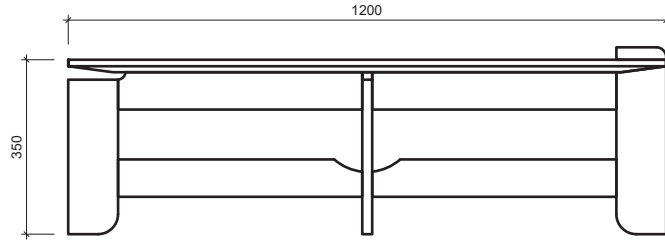

Ben Kennedy design

HOLYROOD COFFEE TABLE

TIMBER

Iroko

Oak

Ash - natural

Ash - Carbon