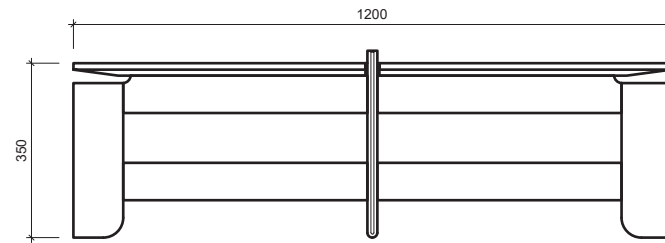

Ben Kennedy design

HOLYROOD COFFEE TABLE

TIMBER

Iroko

Oak

Ash - natural

Ash - Carbon