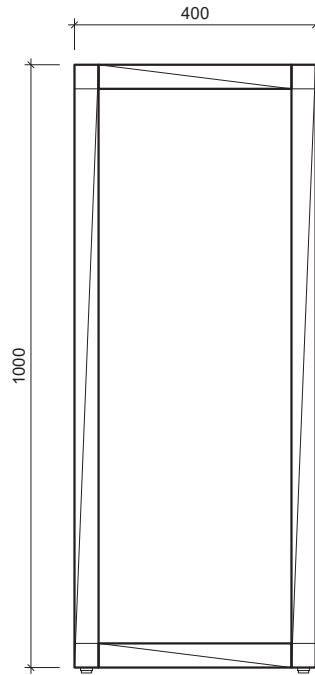

Ben Kennedy design

FALLACY PLINTH

TIMBER

Oak

Ash - natural

Ash - Carbon