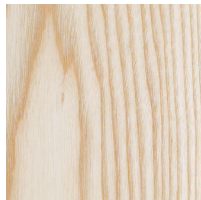

Ben Kennedy design

FALLACY PLINTH

TIMBER

Oak

Ash - natural

Ash - Carbon