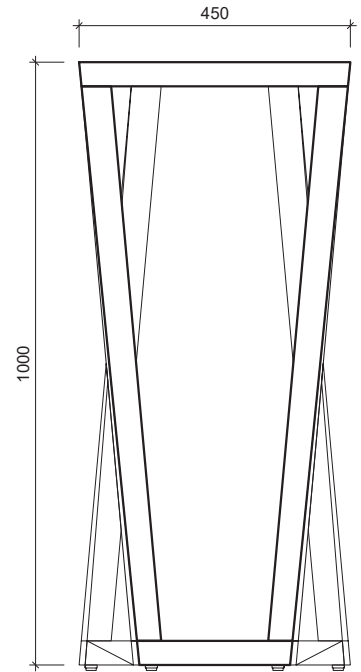

Ben Kennedy design

FALLACY PLINTH

TIMBER

Oak

Ash - natural

Ash - Carbon