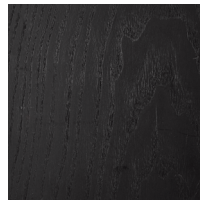

Ben Kennedy design

FALLACY PLINTH

TIMBER

Oak

Ash - natural

Ash - Carbon